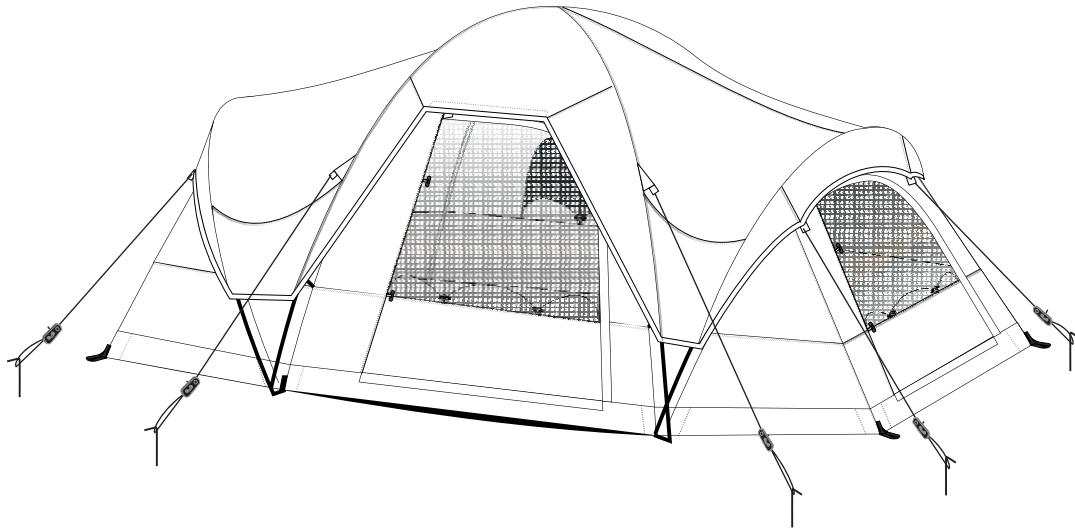

Replacement Parts

MODEL:
FT002

	Description	Qty.		Description	Qty.
1.	Inner Tent	1	6.	Carry Bag	1
2.	Rainfly	1	7.	Pole Bag	1
3.	Fiberglass Pole	5	8.	Peg Bag	1
4.	Steel Peg 7"	16	9.	Owner's Manual	1
5.	P/string	8	10.	Box	1
*Review your parts list above; to make sure all parts listed above have been included on your package.					