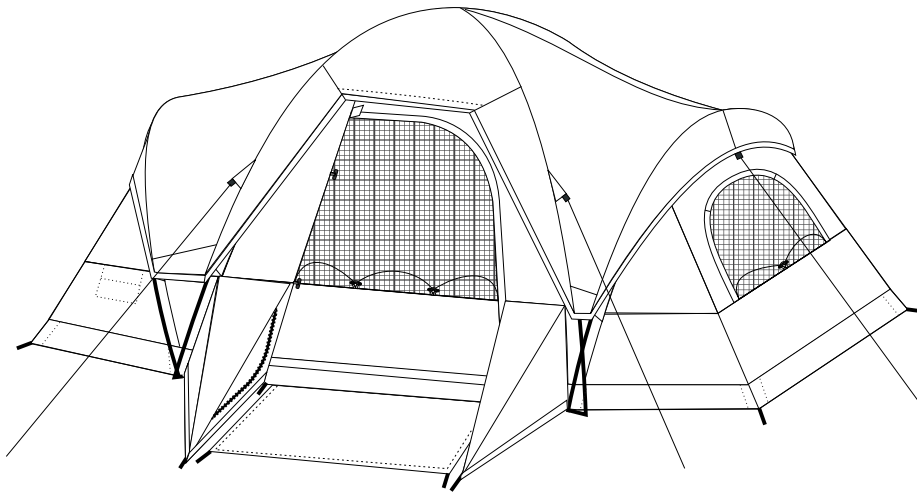

Replacement Parts

MODEL:
FT016

	Description	Qty.		Description	Qty.
1.	Inner Tent	1	6.	Carry Bag	1
2.	Rainfly	1	7.	Pole Bag	1
3.	Fiberglass Pole	5	8.	Peg Bag	1
4.	Steel Peg 7"	18	9.	Owner's Manual	1
5.	P/string	6	10.	Box	1
*Review your parts list above; to make sure all parts listed above have been included on your package.					