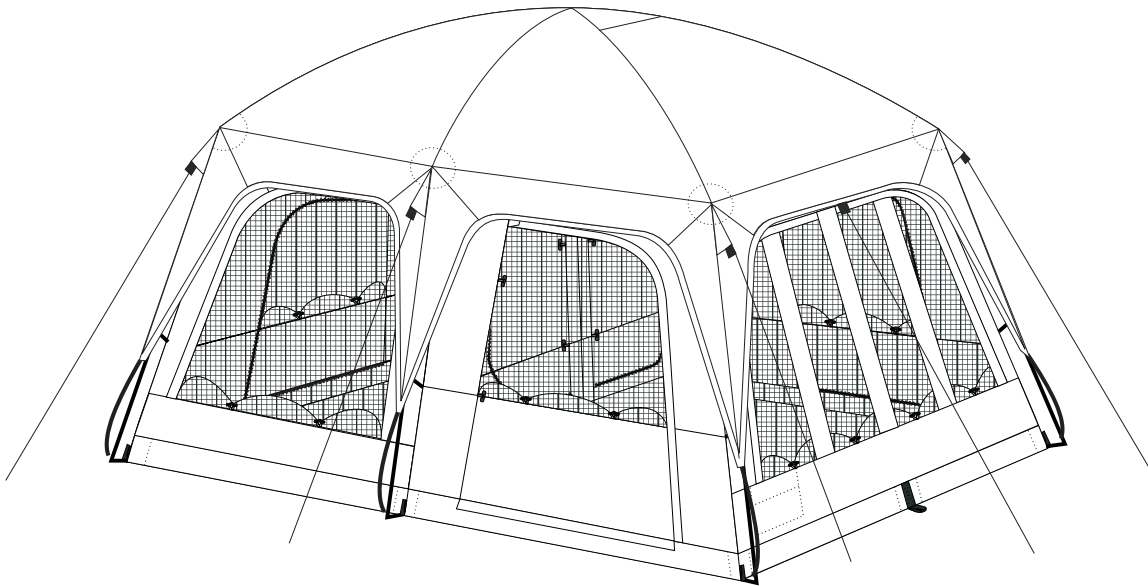

Replacement Parts

MODEL:
FT018

| | Description | Qty. | | Description | Qty. |
|--|-----------------|------|-----|----------------|------|
| 1. | Inner Tent | 1 | 7. | Plastic Mold | 6 |
| 2. | Rainfly | 1 | 8. | Carry Bag | 1 |
| 3. | Fiberglass Pole | 3 | 9. | Pole Bag | 1 |
| 4. | Steel Pole | 8 | 10. | Peg Bag | 1 |
| 5. | Plastic Peg 9" | 16 | 11. | Owner's Manual | 1 |
| 6. | P/string | 8 | 12. | Box | 1 |
| *Review your parts list above; to make sure all parts listed above have been included on your package. | | | | | |