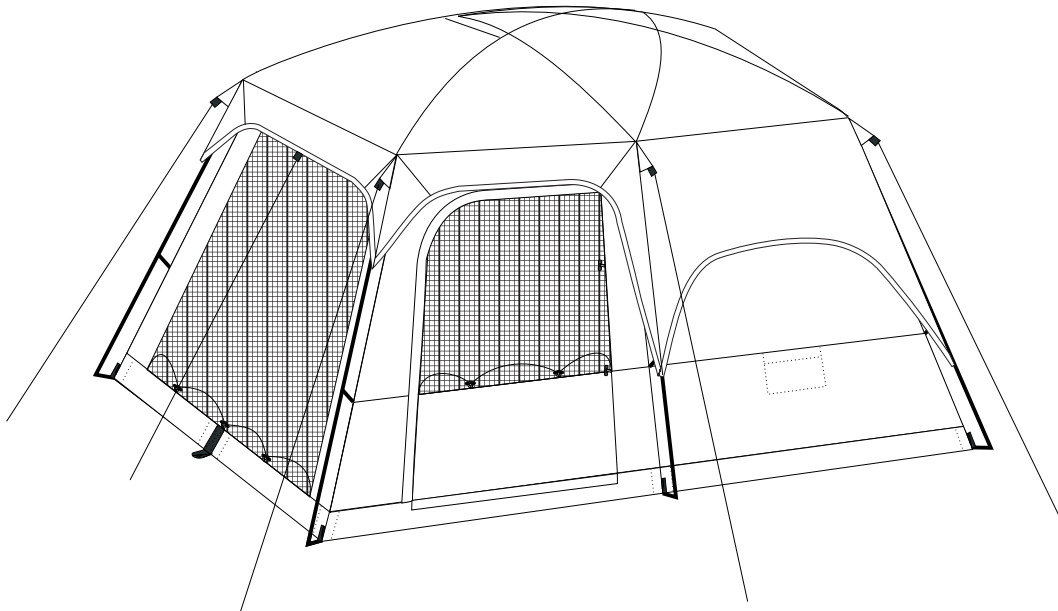

Replacement Parts

MODEL:
FT019

	Description	Qty.		Description	Qty.
1.	Inner Tent	1	7.	Plastic Mold	6
2.	Rainfly	1	8.	Carry Bag	1
3.	Fiberglass Pole	4	9.	Pole Bag	1
4.	Steel Pole	8	10.	Peg Bag	1
5.	Plastic Peg 9"	16	11.	Owner's Manual	1
6.	P/string	8	12.	Box	1
*Review your parts list above; to make sure all parts listed above have been included on your package.					