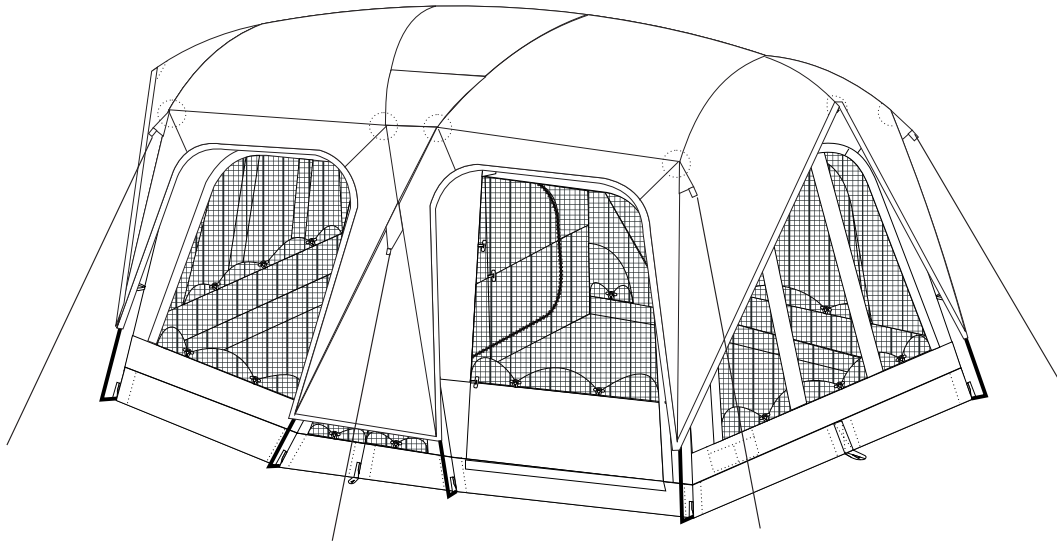

# Replacement Parts

MODEL:  
FT022

	<b>Description</b>	<b>Qty.</b>		<b>Description</b>	<b>Qty.</b>
1.	Inner Tent	1	7.	Plastic Mold	2
2.	Rainfly	1	8.	Carry Bag	1
3.	Fiberglass Pole	9	9.	Pole Bag	1
4.	Steel Pole	8	10.	Peg Bag	1
5.	Plastic Peg 9"	18	11.	Owner's Manual	1
6.	P/string	6	12.	Box	1
*Review your parts list above; to make sure all parts listed above have been included on your package.					