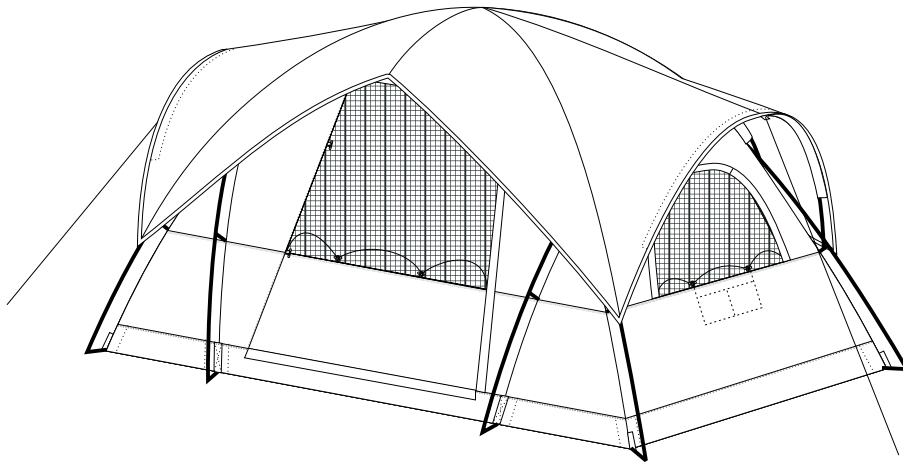

# Replacement Parts

MODEL:  
FT027

	<b>Description</b>	<b>Qty.</b>		<b>Description</b>	<b>Qty.</b>
1.	Inner Tent	1	6.	Carry Bag	1
2.	Rainfly	1	7.	Pole Bag	1
3.	Fiberglass Pole	7	8.	Peg Bag	1
4.	Steel Peg 7"	10	9.	Owner's Manual	1
5.	P/string	2	10.	Box	1
*Review your parts list above; to make sure all parts listed above have been included on your package.					