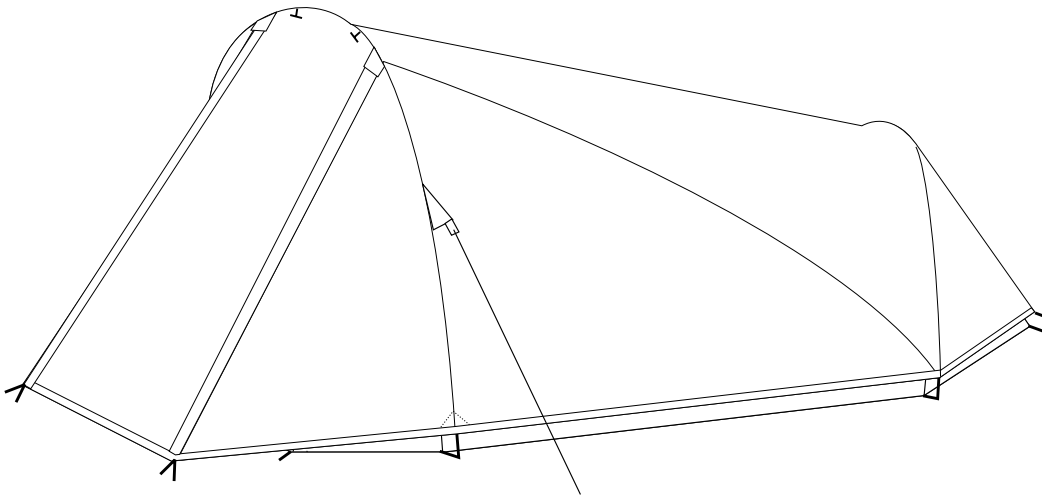

Replacement Parts

MODEL:
MT 008

	Description	Qty.		Description	Qty.
1.	Inner Tent	1	6.	Carry Bag	1
2.	Rainfly	1	7.	Pole Bag	1
3.	Aluminium Pole	2	8.	Peg Bag	1
4.	Aluminium Peg 7"	13	9.	Owner's Manual	1
5.	P/string	3	10.	Box	1
*Review your parts list above; to make sure all parts listed above have been included on your package.					