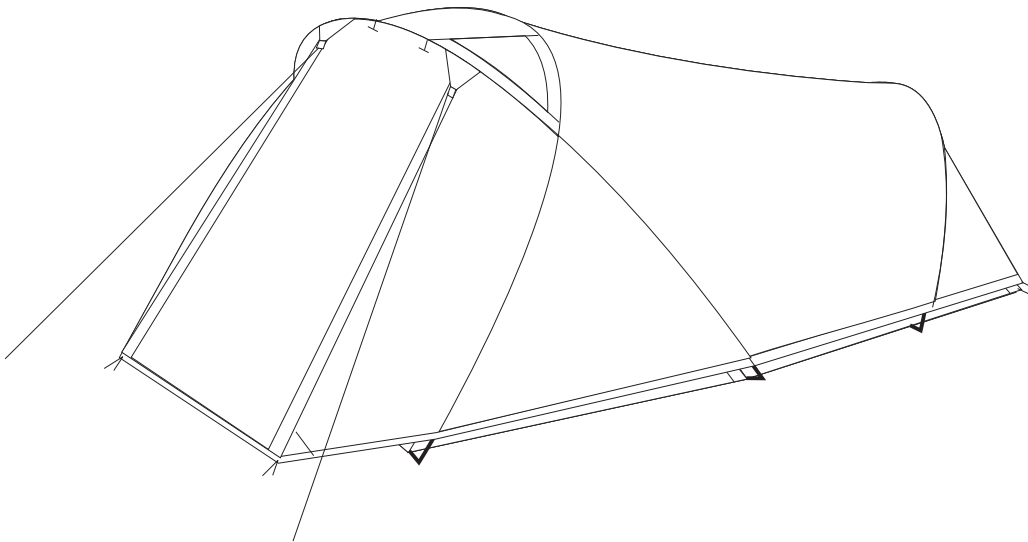

# Replacement Parts

MODEL:  
MT 009

	<b>Description</b>	<b>Qty.</b>		<b>Description</b>	<b>Qty.</b>
1.	Inner Tent	1	6.	Carry Bag	1
2.	Rainfly	1	7.	Pole Bag	1
3.	Aluminium Pole	3	8.	Peg Bag	1
4.	Aluminium Peg 7"	13	9.	Owner's Manual	1
5.	P/string	3	10.	Box	1
*Review your parts list above; to make sure all parts listed above have been included on your package.					